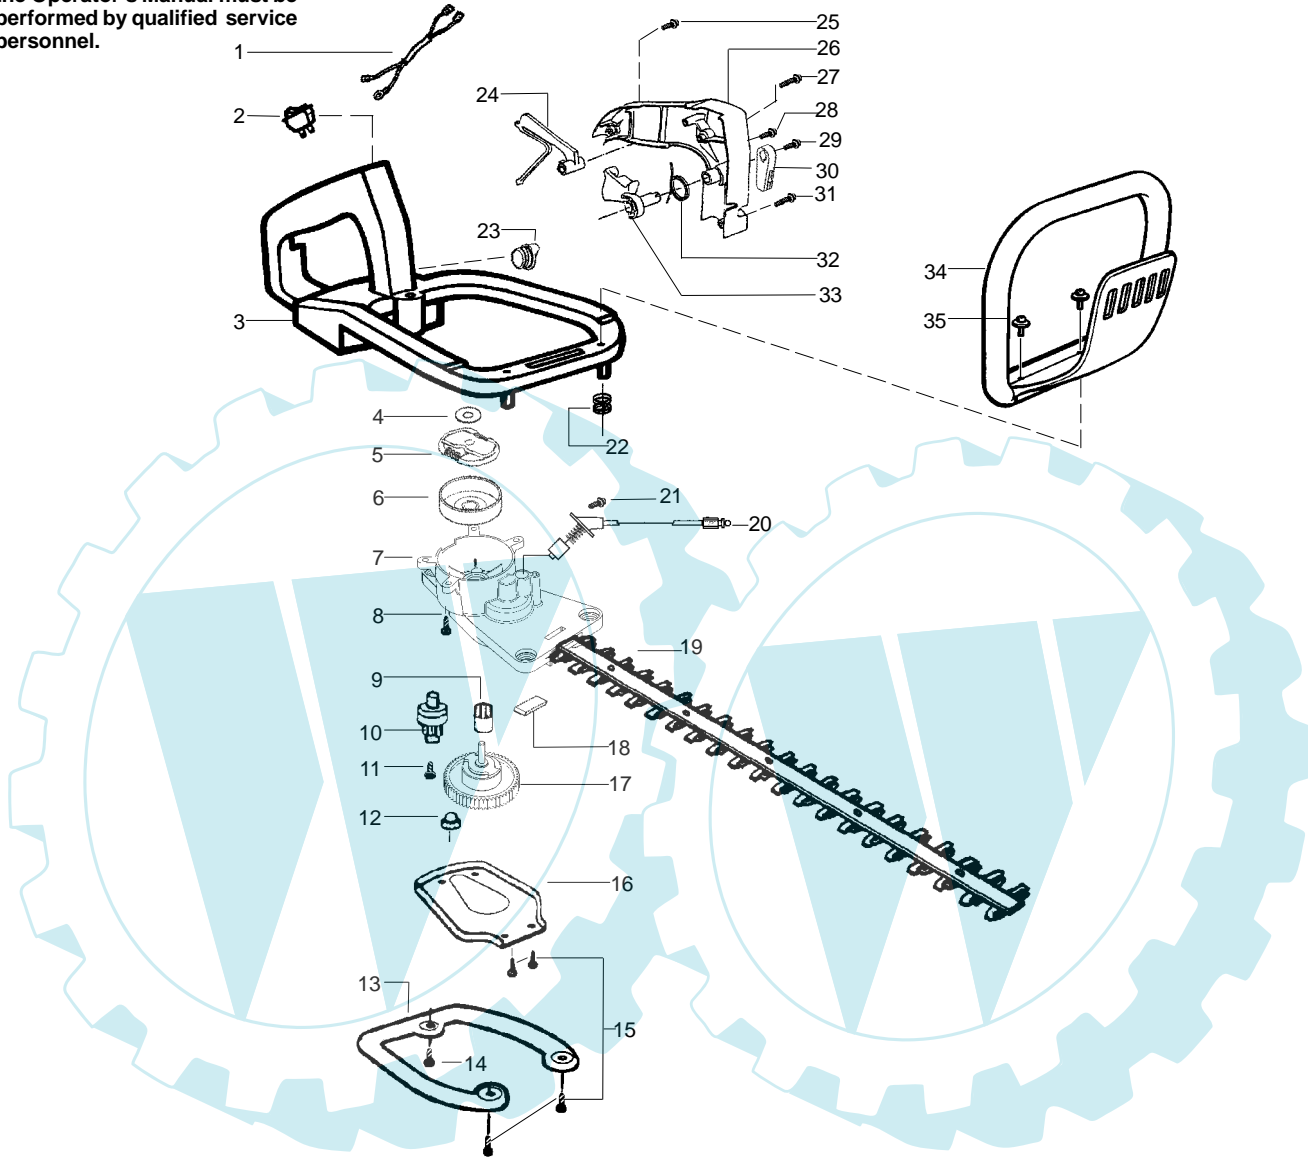

PARTS LIST NO. 530164137		Jonsered PARTS LIST	MODEL(s) HT25	
DATE 9/16/03	NEW		NOTE: Illustration may differ from actual model due to design changes	PAGE NO. 2

WARNING

All repairs, adjustments and maintenance not described in the Operator's Manual must be performed by qualified service personnel.

Ref.	Part No.	Description	Ref.	Part No.	Description
1.	530054133	Assy-Leadwire/Switch (Incl.#2)	19.	530403228	Assy-Blade 19"
2.	530029954	Switch-Ignition	20.	530057819	Assy-Cable Stop
3.	530071736	Assy-Rear Handle & Tank	21.	530015934	Screw
4.	530015828	Washer-Clutch	22.	530029946	Spring
5.	530014396	Kit-Clutch Assy.	23.	530014871	Assy-Fuel Cap
6.	530056069	Assy-Drum	24.	530059104	Lockout-Throttle
7.	530058833	Assy-Gear Box (incl.# 9-11)	25.	530015934	Screw
8.	530015886	Screw	26.	530057821	Cover-Handle
9.	530016013	Bearing-Gear	27.	530015940	Screw
10.	530096009	Assy-Pinion	28.	530015934	Screw
11.	530015805	Screw	29.	530015775	Screw
12.	530032121	Bushing-Blade	30.	530057818	Lever-Trigger
13.	530036046	Plate-Isolator	31.	530015770	Screw
14.	530015849	Screw	32.	530036123	Spring-Trigger
15.	530015934	Screw	33.	530053884	Trigger
16.	530029916	Cover-Gear Box Plate	34.	530094992	Handle-Front
17.	530071777	Kit-Drive Gear Ass'y. (Incl. #12)	35.	530015955	Screw
18.	530029948	Seal-Blade (Felt)			

✓ = NEW PART NUMBER FOR THIS IPL   * = REFER TO THE SERVICE REFERENCE INDICATED FOR MORE INFORMATION. (LOCATED AT END OF IPL)
● = THESE PARTS ARE ILLUSTRATED FOR CLARITY. ORDER COMPLETE ASSEMBLY.