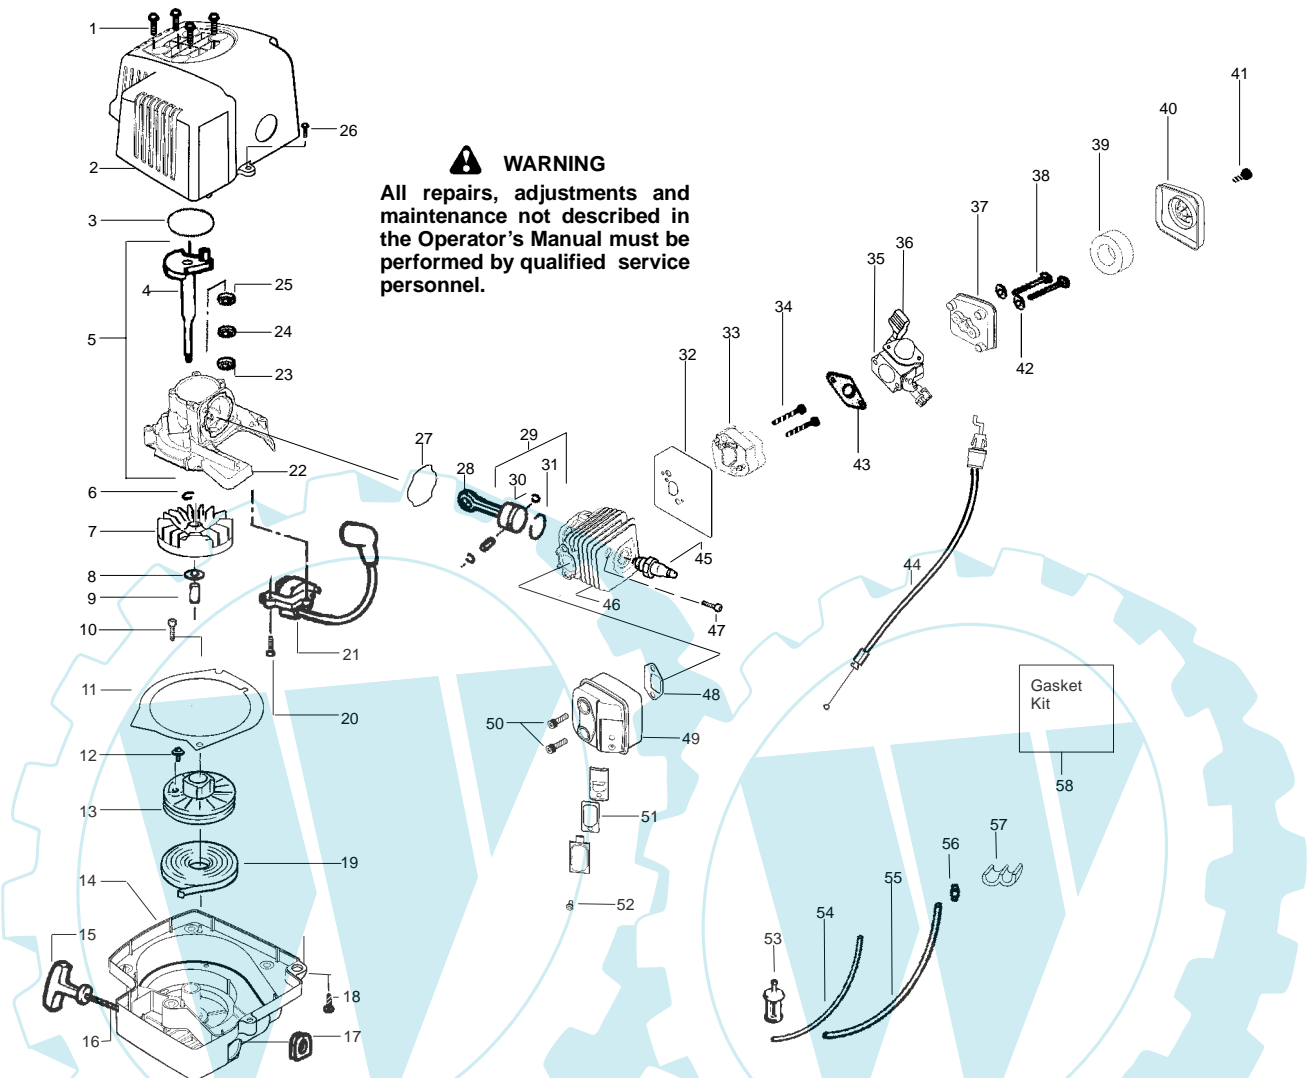

PARTS LIST NO. 530164137		Jonsered PARTS LIST	MODEL(s) HT25	
DATE 9/16/03	NEW		NOTE: Illustration may differ from actual model due to design changes	PAGE NO. 1

Ref.	Part No.	Description	Ref.	Part No.	Description	Ref.	Part No.	Description																																										
1.	530016386	Screw	24.	530019264	Seal-Crankcase	47.	530015953	Screw																																										
2.	530056620	Shroud	25.	530032125	Bearing-Inner	48.	530071486	Gasket-Muffler (kit)																																										
3.	530071486	O-Ring-C'case (kit)	26.	530015882	Screw	49.	530071805	Kit-Muffler (incl. # 48,50,51,52)																																										
4.	530028802	Assy-Crankshaft	27.	530071486	Seal-Cylinder (kit)	50.	530016338	Bolt-Muffler																																										
5.	530071681	Assy-C/case-C/shaft (Incl. #4,6 & 22)	28.	530069945	Kit-Connecting Rod Assy.	51.	530071544	Kit-Spark Arrestor																																										
6.	530015941	Ring-Retainer-C'shaft	29.	530071357	Kit-Piston (Incl. 30 & 31)	52.	530015241	Screw																																										
7.	530071487	Assy-Flywheel	30.	530015162	Retainer-Piston Pin	53.	530095647	Assy-Pick-up																																										
8.	530015828	Washer-Flat	31.	530055120	Ring-Piston	54.	530069247	Kit-Fuel Line(small)																																										
9.	530055729	Spacer-Flywheel	32.	530071486	Gasket-Carb. Adapt.(kit)	55.	530069216	Kit-Fuel Line(large)																																										
10.	530015496	Screw	33.	530057634	Adapter-Carburetor	56.	530023877	Fitting-Fuel Line																																										
11.	530055681	Plate-Baffle	34.	530016309	Screw	57.	530016103	Clip-Retainer																																										
12.	530016392	Screw	35.	530071776	Kit-Carburetor Ass'y. (C1U-W22)	58.	530071486	Kit-Gasket (Incl. #3,27,32,43,48)																																										
13.	530069353	Kit-Starter Pulley (Incl.# 12)	(Note: Repair kits are not available for this carburetor)			--- Manuals Euro Scan																																												
14.	530056271	Assy-Fan Housing	36.	530059280	Lever-Choke				Not Shown																																									
15.	530027569	Handle-Starter	37.	530055680	Air Box							Not Shown																																						
16.	530069232	Kit-Rope	38.	530016429	Screw										Not Shown																																			
17.	530019182	Grommet-Ignition Module	39.	530047932	Air Filter Foam													Not Shown																																
18.	530016386	Screw-(f/hsg to shrd)	40.	530055679	Air Filter Cover																Not Shown																													
19.	530042085	Spring-Starter	41.	530015957	Screw																			Not Shown																										
20.	530016357	Screw	42.	530015158	Washer																						Not Shown																							
21.	530054137	Ignition Module	43.	530071486	Gasket-Carburetor(kit)																									Not Shown																				
22.	530012510	Assy-Crankcase (Incl. 23-25)	44.	530058756	Assy-Throttle Cable																												Not Shown																	
23.	530055728	Bearing-Outer	45.	952030249	Spark Plug(RCJ-6Y)																															Not Shown														

✓ = NEW PART NUMBER FOR THIS IPL   * = REFER TO THE SERVICE REFERENCE INDICATED FOR MORE INFORMATION. (LOCATED AT END OF IPL)
● = THESE PARTS ARE ILLUSTRATED FOR CLARITY. ORDER COMPLETE ASSEMBLY.